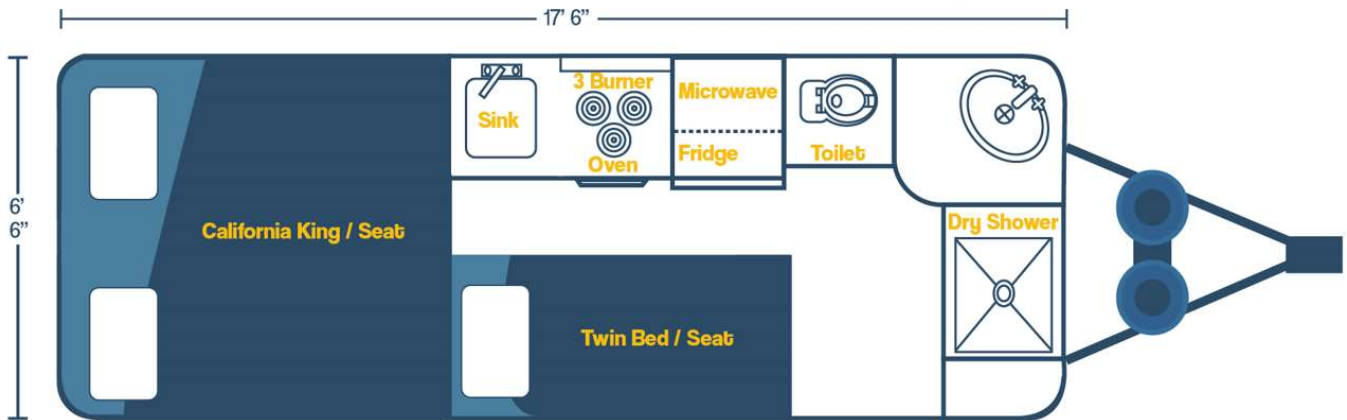

Cortes 22 NIGHT FLOOR PLAN
Sleeps 3-4 (1 Cali King & 1 Twin)