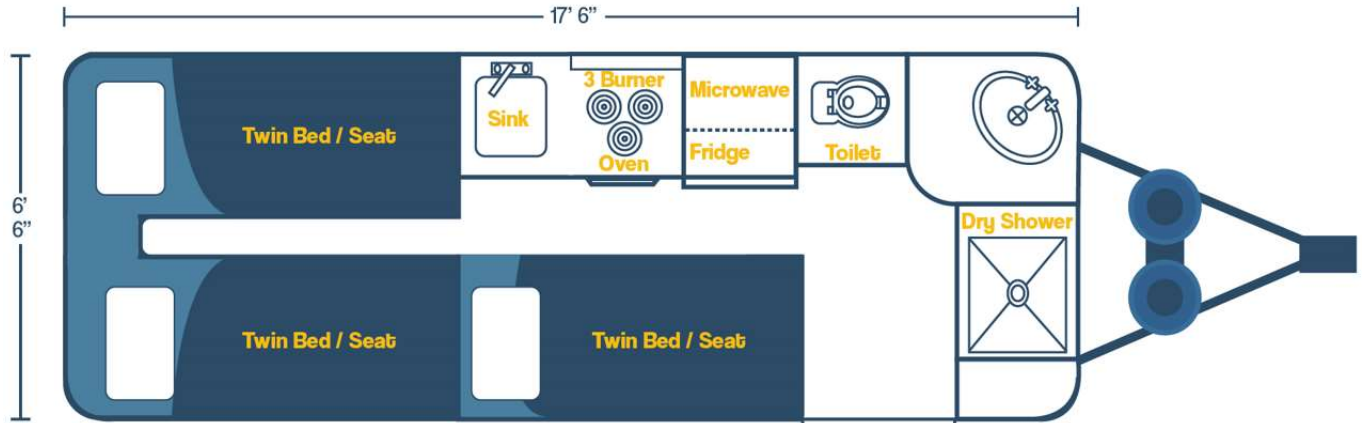

FEATURES

- 1 California King and 1 Twin or 3 Twin beds
- Bath with Shower
- 3-Burner Range and Oven w/ Hood
- Microwave
- 10.0 cu ft Refrigerator/Freezer

DIMENSIONS

- Total Length: 21 ft 9 in
- Hitch Length: 4 ft 7 in
- Exterior Width: 8 ft
- Exterior Height: 8 ft 2 in
- Height (A/C): 9 ft 1 in
- Interior Width: 6 ft 6 in
- Interior Height: 6 ft 3 in
- Interior Length: 18 ft 3 in

TANKS

- Fresh 42 gals.
- Grey 26 gals.
- Black 16 gals.

- Dry Weight*: TBD
- GVWR: 5000 lbs.
- Sleeps: 4-5

*Starting weight before options

OPTIONS

Explore the Future of Camping with Cortes Campers

- Marine-grade Gel Coat Colors
- Furrion Chill® Roof Mount Air Conditioner 13.5
- Furrion Chill® AC Heat Strip
- Suburban 19K BTU Propane Furnace
- Propex Furnace External Mount
- Furrion Arctic® 10 cu. ft. 12 Volt Built-In Refrigerator
- Microwave Oven 0.9 cu. ft. 900-watt Built-in
- Furrion 21" Oven with 3-Burner Range and Hood
- Stainless-Steel Ruvati Workstation Sink
- Marine Digital Media and Bluetooth Receiver Package with 2 Speakers and Splash Guard
- Smart LED TV with Antenna 19-inch
- Fiamma Awning F45S 11 ft. 6 in
- Timbren Axle-Less Suspension (5000 lbs.)
- Spare Tire
- Performance Aluminum Wheels
- Lift Kit 4 in (Timbren only)
- Spare Timbren Spindle Kit
- Tank Heaters
- Electric Brakes
- Single or Dual Marine Batteries
- Solar Panel Package

CORTES 22 Night and Day Floorplan

Cortes 22 NIGHT FLOOR PLAN
Sleeps 3-4 (3 Twins)

Cortes 22 NIGHT FLOOR PLAN
Sleeps 3-4 (1 Cali King & 1 Twin)

Cortes 22 DAY FLOOR PLAN
Sleeps 3-4 (Dinette with Full Kitchen & Dry Bath)